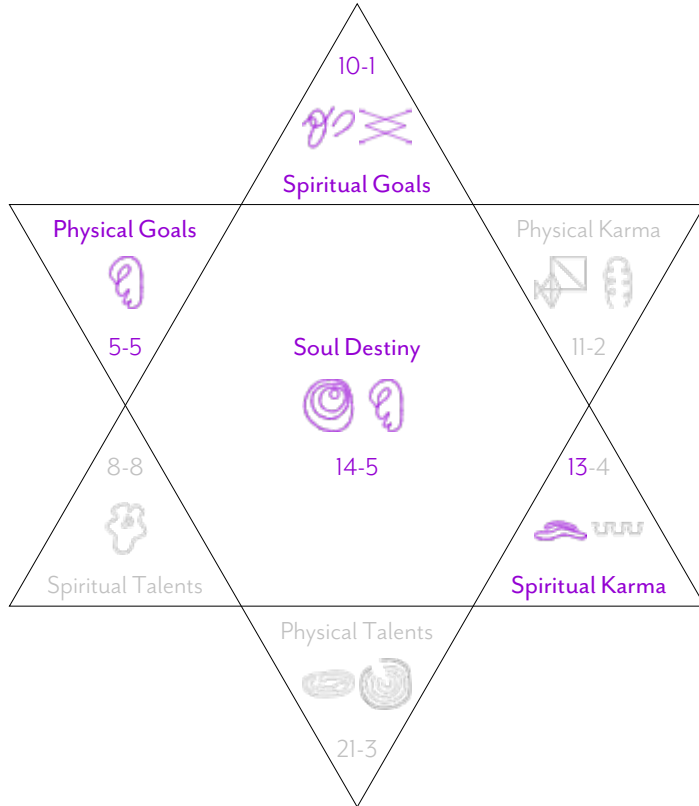

Michael William Sampson

FULL BIRTH READING (COMPLETE)

SPIRITUAL VIBRATION PROFILE

M-I-C-H-A-E-L-W-I-L-L-I-A-M-S-A-M-P-S-O-N

Number Categories: **Spiritual**

Spiritual Vibration Numbers: 1, 5, 10, 13, 14

SPIRITUAL VIBRATION PROFILE

Vibration Profiles

Each of the 22 numbers has between one and four number vibration categories associated with it. The four categories are Spiritual, Physical, Communication and Creative. They are another lens with which to view how your Soul Contract is constructed and will give you further insights into how your life is meant to unfold. If there are too many in one category, this could lead to being out of balance.

The next five pages look at the vibration categories of the numbers in your Birth Chart to give you further insights into your Soul Contract.

Spiritual Vibration Profile

This page shows you the spiritual numbers in your chart. These are all about how you open to higher consciousness so as to bring it into this Earthly reality. They tend to have more fluid symbols associated with them and are all about connecting to higher consciousness. Clearing the blockages in the ego to opening to higher consciousness is the key to their full activation. Then you can embody and express it on the Earth plane so as to deliver your Gift of Service to humanity. This requires you to be grounded enough for this to occur.