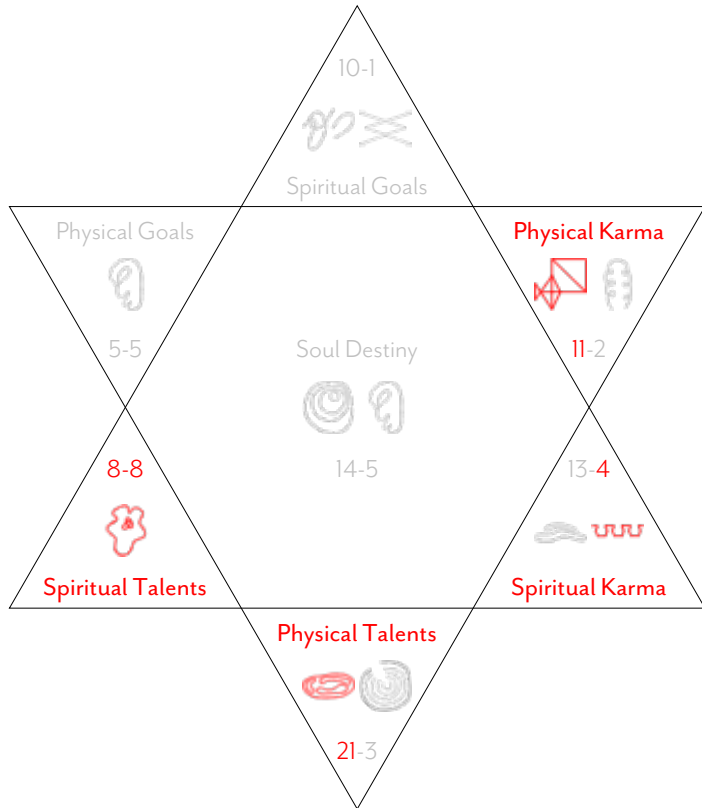

Michael William Sampson

FULL BIRTH READING (COMPLETE)

PHYSICAL VIBRATION PROFILE

M-I-C-H-A-E-L-W-I-L-L-I-A-M-S-A-M-P-S-O-N

Number Categories: **Physical**

Physical Vibration Numbers: 4, 8, 11, 21

PHYSICAL VIBRATION PROFILE

This shows you the physical numbers in your chart. These tend to have more geometric symbols associated with them and are all about how you ground, engage and relate with people and society in general on the physical Earth plane. Coming into the fullest possible positive expression of these is essential to allow the more spiritual energies in your chart to become grounded and accessible to the World.