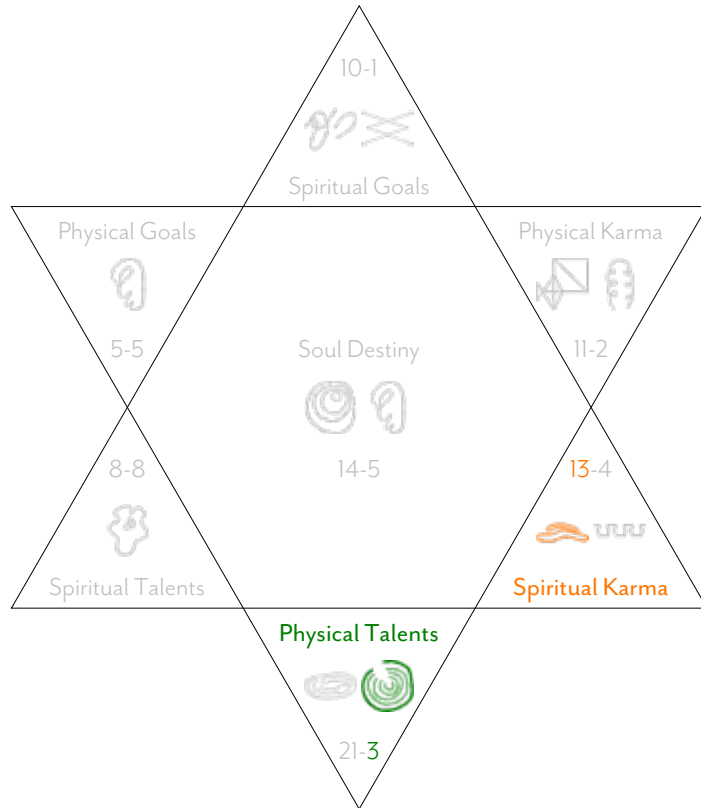

Michael William Sampson

FULL BIRTH READING (COMPLETE)

MASTER NUMBERS

M-I-CH-A-E-L-W-I-L-L-I-A-M-S-A-M-P-S-O-N

Master Numbers: 3, 13

MASTER NUMBERS

The Master Numbers 3, 7, 12, 13 and 18 come with greatly increased power in all aspects; they make particularly challenging karmic aspects to be overcome. But once you have transmuted them by following their recommendations they will become powerful talents, your Gift of Service to the World.

Would you like to go deeper?

Click below or scan the QR Code to find out more about:

[Your own Birth Reading Report](#)

[Live sessions with a practitioner](#)