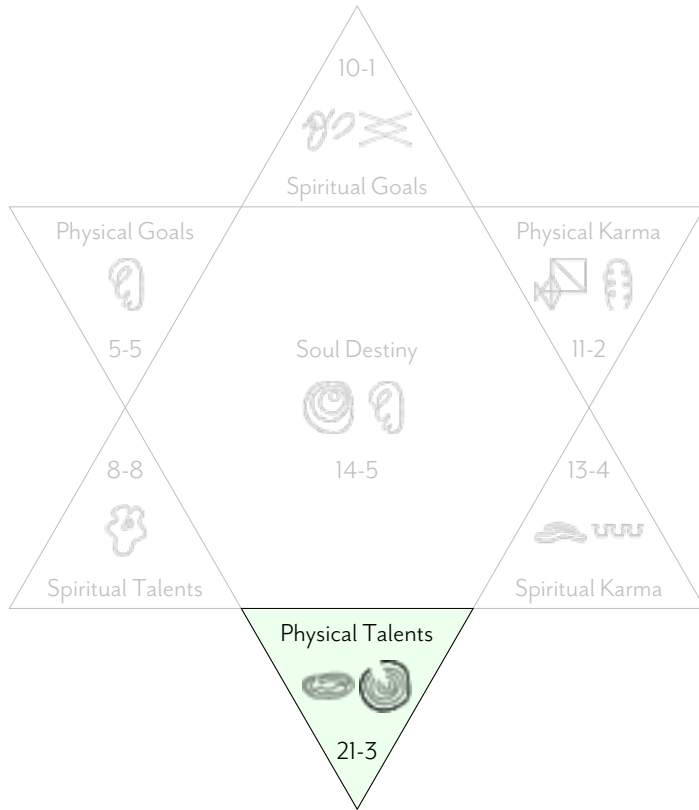

Michael William Sampson

FULL BIRTH READING (COMPLETE)

YOUR PHYSICAL TALENTS

PHYSICAL TALENTS

This is the set of latent abilities within your ego personality that are to be brought up into consciousness and honed into their full positive expression by working through the physical karmic issues that are activated from the moment you were born.

At the beginning of your lifetime you usually have a small element of the karmic aspect of a given number within them that needs to be worked through in order to start manifesting their positive qualities.

As the Physical Talent energies flow into your Physical Karmic aspect, their ability to overcome these karmic issues depends upon on their relative power and quality versus the karmic issues.

As the Physical Talents get stronger through time by working through the Physical Karmic issues, they allow you to start working towards manifesting your Physical Goals. The ability of the Physical Talents to help you manifest more of your Physical Goals depends on their relative power and quality.

This flow of energy from the Physical Talent aspect to the adjacent Physical Karma and Physical Goal aspects is called the "fulcrum of the talents".