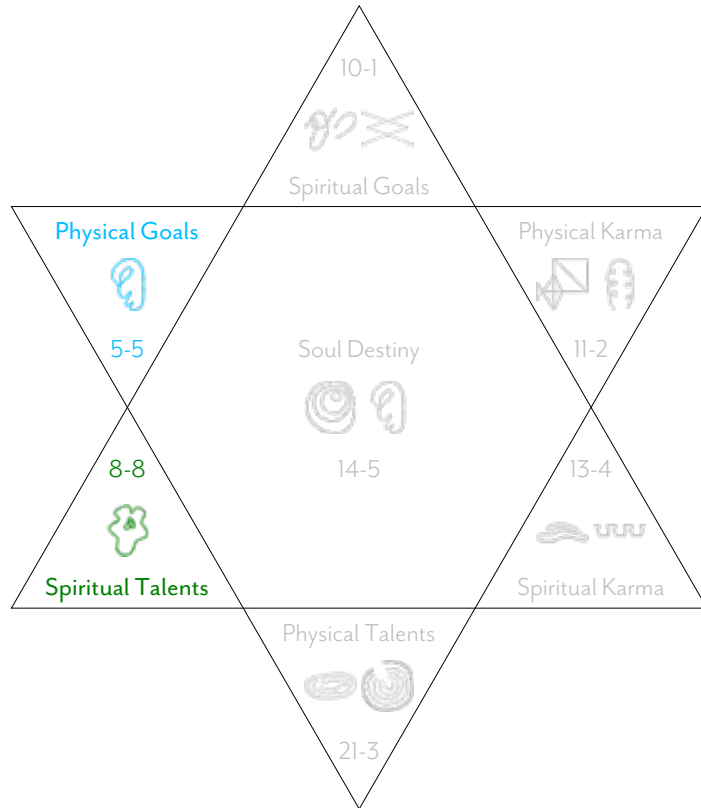

Michael William Sampson

FULL BIRTH READING (COMPLETE)

DOUBLE NUMBERS

M-I-CH-A-E-L-W-I-L-L-I-A-M-S-A-M-P-S-O-N

Aspect Types: Talents, Goals

DOUBLE NUMBERS

If you have Double Numbers, 1-1 through 9-9 in karma and to a lesser extent in goals, then you have no free will in this aspect. Your soul has chosen a specific set of energies for you to work through. Combination Numbers by comparison, e.g. 10-1 through 22-4, have a greater range of expression.

If you have Double Numbers that are in talents, then that energy is highly emphasised as an attribute.