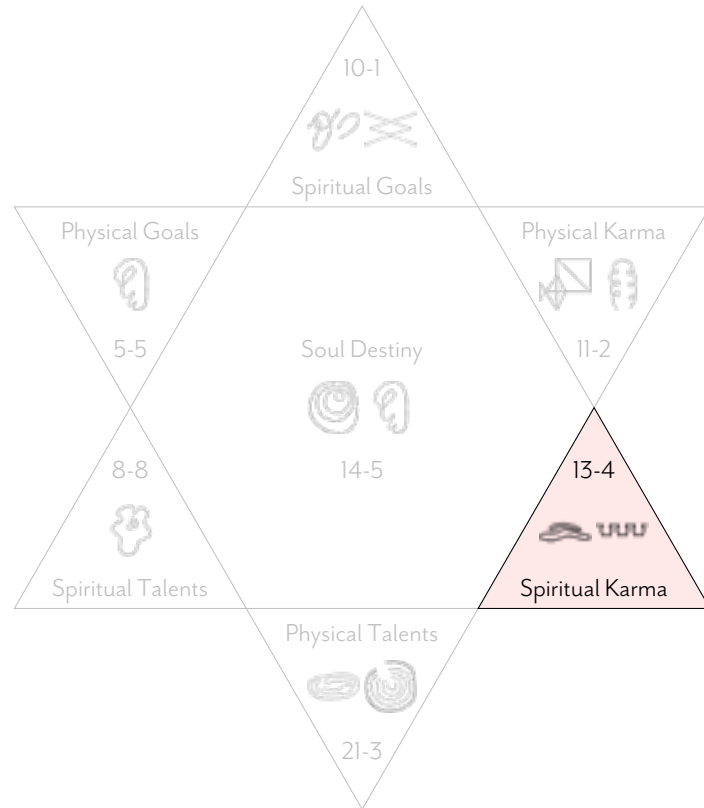

Michael William Sampson

FULL BIRTH READING (COMPLETE)

YOUR SPIRITUAL KARMA

SPIRITUAL KARMA

This is a selection of unresolved past life issues the soul has brought into this lifetime to create the negative context in your life with respect to your spiritual inner life.

If you are new to the spiritual development path, some of these issues may feel very strong emotionally. If this is the case, please note that they have only been placed in your Soul Contract by your soul for you to become conscious of them, to have the feeling experience of moving from the negative experience of them into their positive qualities, as you transmute them. These are the gifts of service you are to bring to the spiritual part of your life. For this is the spiritual growth journey the soul desires for this lifetime.

If you have been on the path for a while, some or all of these issues may no longer resonate with you as you may have worked through some or all of them already.