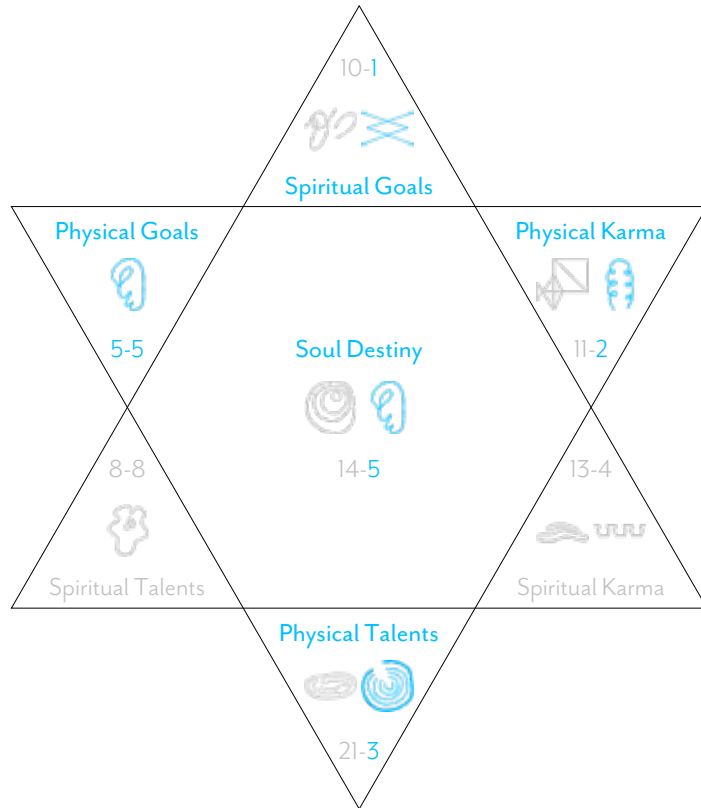

Michael William Sampson

FULL BIRTH READING (COMPLETE)

COMMUNICATION VIBRATION PROFILE

M-I-C-H-A-E-L-W-I-L-L-I-A-M-S-A-M-P-S-O-N

Number Categories: **Communication**

Communication Vibration Numbers: 1, 2, 3, 5

COMMUNICATION VIBRATION PROFILE

This shows you the communications numbers in your chart which you are to use to communicate your soul's Gift of Service to the World. Any blockages to their full expression such as unworthiness to receive or be loved or persecution for speaking your truth need to be cleared in order to fully activate these.