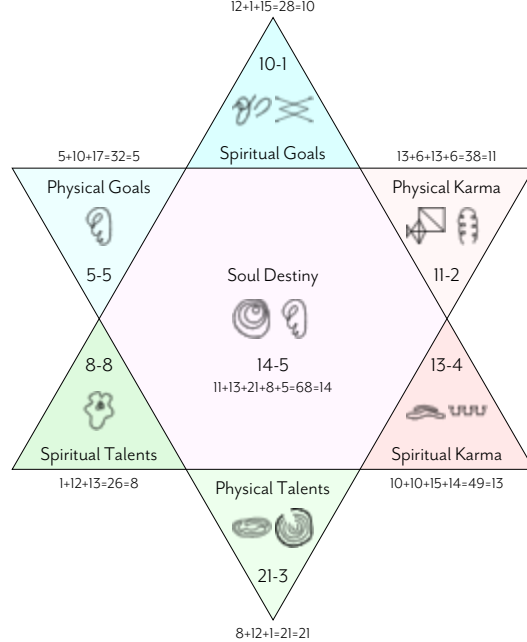

Michael William Sampson

FULL BIRTH READING (COMPLETE)

A SUMMARY OF YOUR SOUL CONTRACT: WHO YOU ARE AND WHY YOU ARE HERE

YOUR SOUL CONTRACT BIRTH READING IN A NUTSHELL

YOUR BIRTH CHART

M-I-C-H-A-E-L-W-I-L-L-I-A-M-S-A-M-P-S-O-N
13-10-8-1-5-12-6-10-12-12-10-1-13-15-1-13-17-15-6-14

EXPLANATION FOR THE COLOURS

Physical Karma: Emotionally charged challenges to be worked through

Physical Talents: Natural abilities that give forward motion to your life

Physical Goals: Your aspirations for what to achieve in the world

Spiritual Karma: Emotionally charged challenges to be worked through

Spiritual Talents: Natural abilities that give forward motion to your life

Spiritual Goals: Your aspirations for what to achieve in the world

Soul Destiny: The final state of being you are to attain in this lifetime

Physical Karma 11-2 Unresolved issues for you to overcome in your outer world

To overcome the feeling of being lost in life by building a viable structure for fully engaging with life. To learn emotional resiliency, to become wise from taking foolish, impulsive actions.

Physical Talents 21-3 Your latent and active abilities and strengths in your outer world

Possess great inner strength and ability to endure and overcome big challenges and hardships. You have the ability to bring internal concepts into reality, a good communicator/teacher.

Physical Goals 5-5 Your dreams - what you live for in your outer world

To open the mind to the soul and teach.

Spiritual Karma 13-4 Unresolved issues for you to overcome in your inner world

Learning to overcome heart wound from the Mother. Learning to trust in the flow of abundance such as love, knowledge, money and yourself, and how to share it with others.

Spiritual Talents 8-8 Your latent and active abilities and strengths in your inner world

Ability to be grounded and working hard to reach out and relate to society with your spiritual energy.

Spiritual Goals 10-1 Your dreams - what you live for in your inner world

To achieve conscious mastery of self in this lifetime. Striving to become stable and use power properly.

Soul Destiny 14-5 Your life purpose - the meaning of your life - why you are here

To find out who you truly are through a series of emotionally intense relationships. To open the mind to the multi dimensional nature of your existence.

Now read on to go deeper into the absolute truth of your life