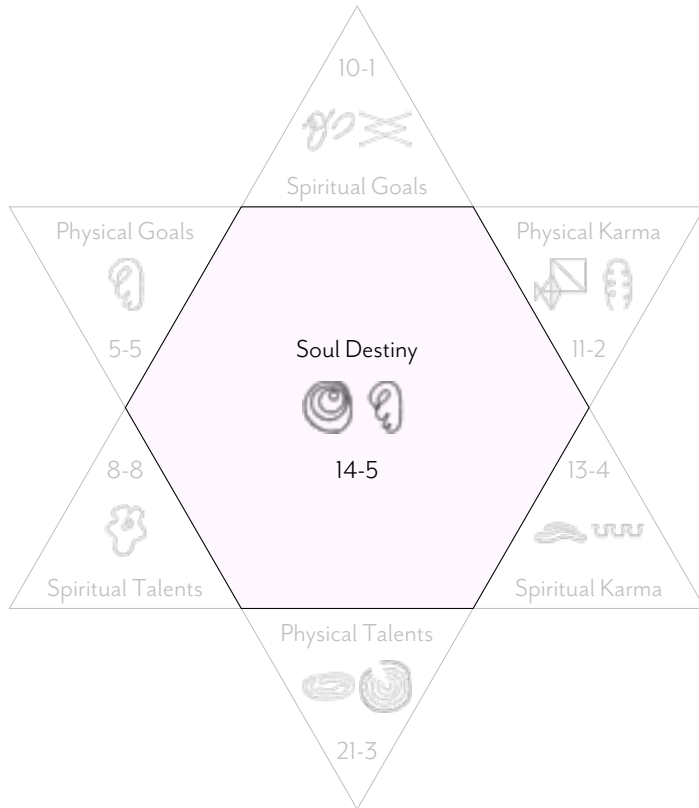

Michael William Sampson

FULL BIRTH READING (COMPLETE)

YOUR SOUL DESTINY

SOUL DESTINY

This is the real purpose of why your soul has come to Earth.

In order to achieve this, you need to consciously work through and transmute all of the issues revealed in the six outer aspects of your Star of David Chart; Physical Karma, Talents and Goals, Spiritual Karma, Talents and Goals as well as the challenges outlined specifically for your Soul Destiny. The Soul Destiny is gradually revealed to you in layers that build upon each other to make it easier for you to assimilate and manifest them in your life as you work through all of the aspects mentioned above.

Because the number 5 appears in multiple places in Your Soul Contract, those Recommendations and Further Interpretations shown below also appear on other pages. They are repeated here for ease of access.