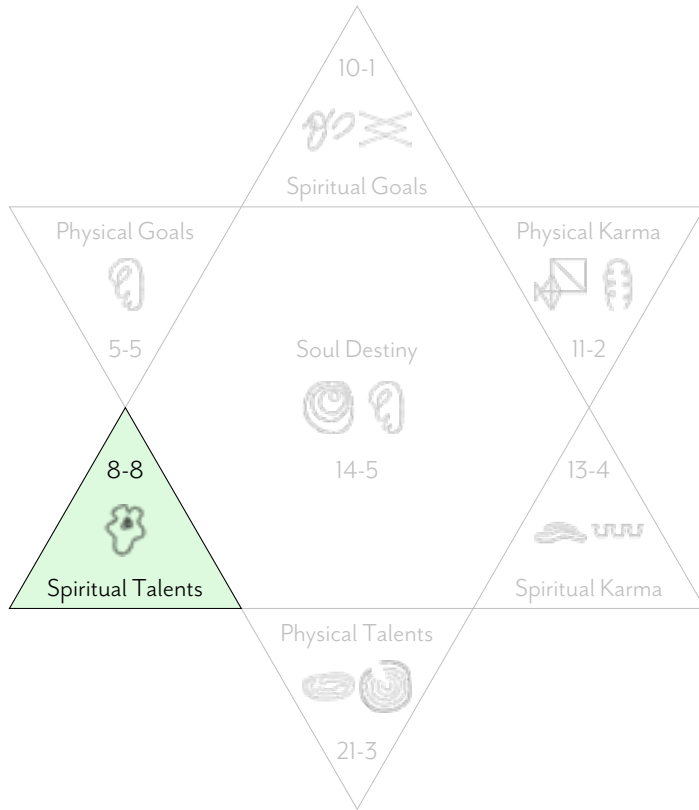

Michael William Sampson

FULL BIRTH READING (COMPLETE)

YOUR SPIRITUAL TALENTS

SPIRITUAL TALENTS

This is the set of latent abilities within your ego personality that are to be brought up into consciousness and honed into their full positive expression by working through the Spiritual Karmic issues that are activated from the moment you were born.

At the beginning of your lifetime you usually have a small element of the karmic aspect of a given number within them that needs to be worked through in order to start manifesting their positive qualities.

As the Spiritual Talent energies flow into your Spiritual Karmic aspect, their ability to overcome these karmic issues depends upon on their relative power and quality versus the karmic issues.

As the Spiritual Talents get stronger through time by working through the Spiritual Karmic issues, they allow you to start working towards manifesting your Spiritual Goals. The ability of the Spiritual Talents to help you manifest more of your Spiritual Goals depends on their relative power and quality.

This flow of energy from the Spiritual Talent aspect to the adjacent Spiritual Karma and Spiritual Goal aspects is called the "fulcrum of the talents".