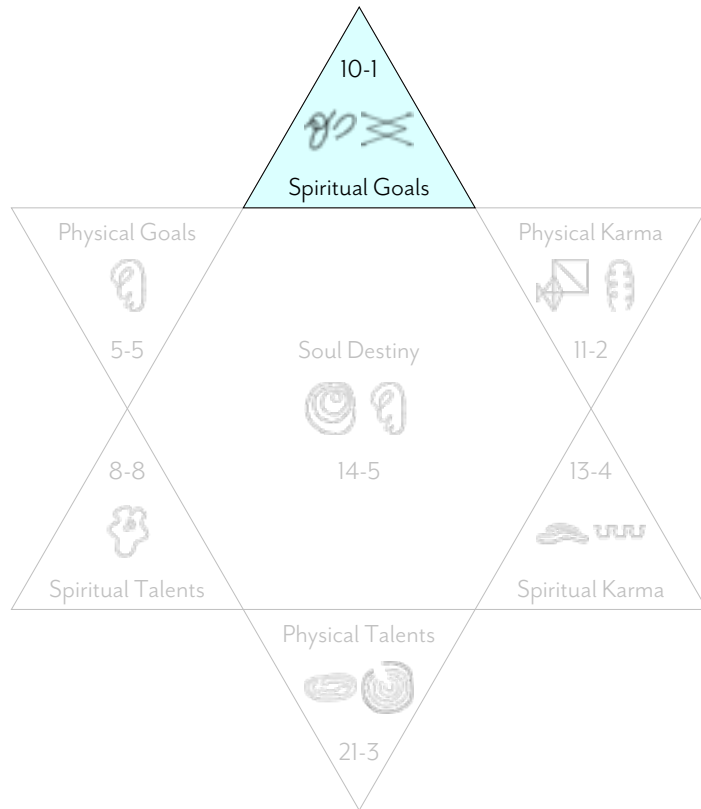

YOUR SPIRITUAL GOALS

SPIRITUAL GOALS

These are like the dreams you have for your spiritual life, the underlying drive within you that gets you out of bed in the morning - in short, what you really live for.