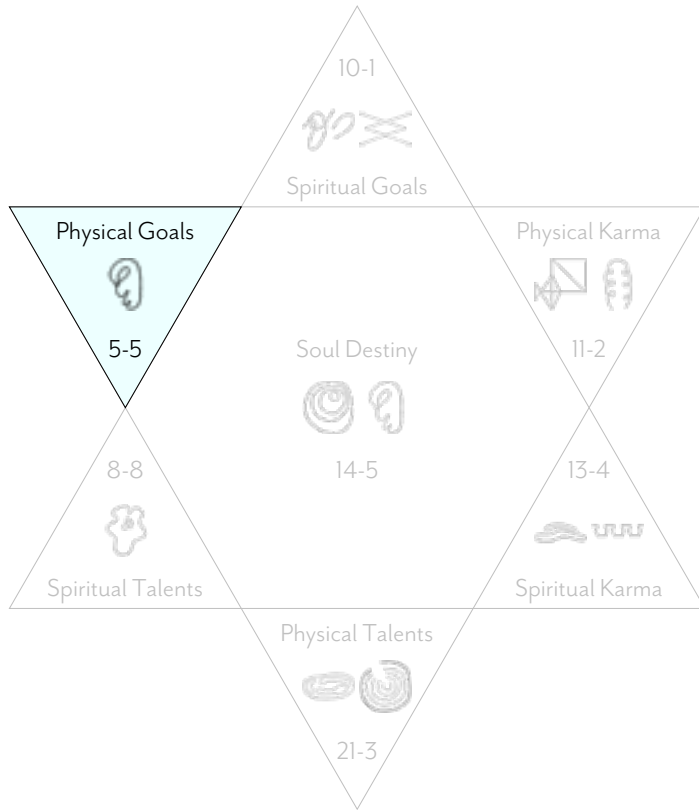

Michael William Sampson

FULL BIRTH READING (COMPLETE)

YOUR PHYSICAL GOALS

PHYSICAL GOALS

These are like the dreams you have for your physical life, the underlying drive within you that gets you out of bed in the morning - in short, what you really live for.

Would you like to go deeper?

Click below or scan the QR Code to find out more about:

[Your own Birth Reading Report](#)

[Live sessions with a practitioner](#)