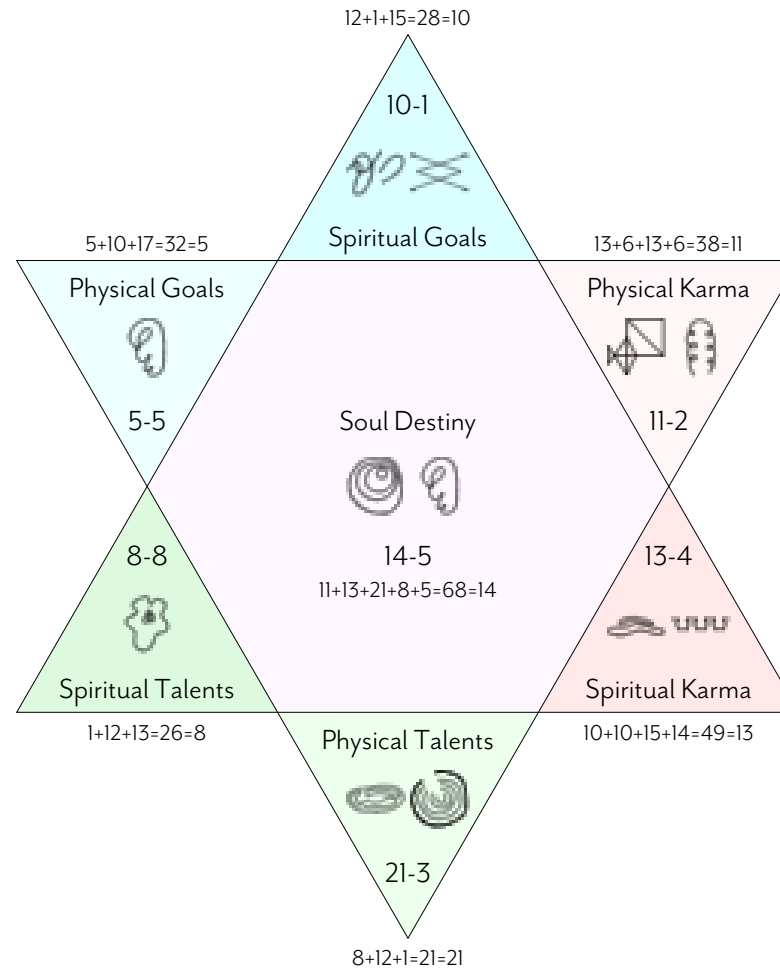

Michael William Sampson

FULL BIRTH READING (COMPLETE)

YOUR BIRTH CHART

M-I-CH-A-E-L-W-I-L-L-I-A-M-S-A-M-P-S-O-N
13-10-8-1-5-12-6-10-12-12-10-1-13-15-1-13-17-15-6-14

Would you like to go deeper?

Click below or scan the QR Code to find out more about:

[Your own Birth Reading Report](#)

[Live sessions with a practitioner](#)